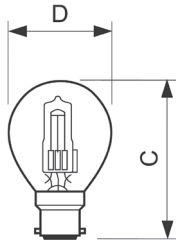

# EcoClassic Lustre

New generation halogen-technology lamp to replace the standard GLS lustre. Offering the same shape, size, and dimming functions. Sold as a twin pack.

Product ID	C	D
Lustre	72.5	46

Dimensions in mm

## EcoClassic Lustre Clear

Shortcode	Wattage (W)	Cap Base	Voltage	Bulb Shape	Luminous Flux Lamp (lm)	Average Lifetime (hrs)	Colour Temperature (K)	Unit	Carton Quantity
EC28WP45FR2BC	28	B22	240V	P45	346	2000	2800	SET	10
EC28WP45FR2SES	28	E14	240V	P45	346	2000	2800	SET	10

## EcoClassic Lustre Frosted

Shortcode	Wattage (W)	Cap Base	Voltage	Bulb Shape	Luminous Flux Lamp (lm)	Average Lifetime (hrs)	Colour Temperature (K)	Unit	Carton Quantity
EC28WP45CL2SBC	28	B15	240V	P45	346	2000	2800	SET	10
EC28WP45CL2BC	28	B22	240V	P45	346	2000	2800	SET	10
EC28WP45CL2ES	28	E27	240V	P45	630	2000	2800	SET	10
EC42WP45CL2SES	42	E14	240V	P45	630	2000	2800	SET	10